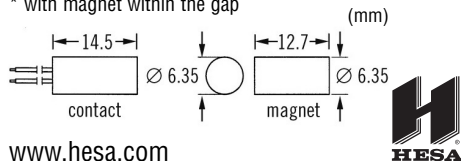

CLASS

10 pcs Magnetic Contacts

- CL-1000** (CL1000) White
- CL-1001** (CL1001) Brown

Recessed Miniature Contact Ø 6.4 mm

Contact	N.C.*
Magnet Type	N35
Rated	0.5A, 100VDC max resistive load
Leads	450 mm, AWG 22
Gap	attraction 19 mm release 23 mm
Certification	CE, UL

* with magnet within the gap

www.hesa.com

CLASS

10 pz contatti magnetici

- CL-1000** (CL1000) bianco
- CL-1001** (CL1001) marrone

Miniatura da incasso Ø mm 6.4

Contatto	N.C.*
Magnete	N35
Caratteristiche elettriche	0.5A, 100Vc.c. max carico resistivo
Conduttori	mm 450, sez. 0.32 mm ²
Portata	attrazione mm 19 rilascio mm 23
Certificazione	CE, UL